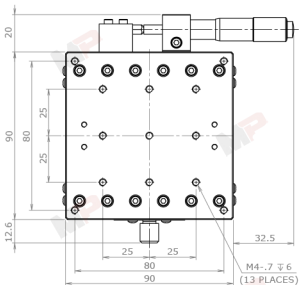

FOR INFORMATION ONLY
NOT FOR MANUFACTURING PURPOSES

Linear Translation Stage

Axes of Travel	X
Material	Aluminum Alloy
Platform	90 mm x 90 mm
Travel	\pm 12.5 mm
Max. Load	9.5 kg
Resolution	0.01 mm
Accuracy	0.02 mm

DRAWING
PROJECTION

	NAME	DATE
DRAWN	JS	6/27/2012
APPROVAL	GW	6/27/2012

COPYRIGHT © 2012 BY MPOSITIONING CO., LTD.

MODEL NO.: T90X-25R

A4

UNLESS OTHERWISE SPECIFIED DIMENSIONS ARE IN MILLIMETERS

REVISION: 00