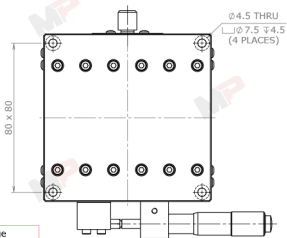

FOR INFORMATION ONLY
NOT FOR MANUFACTURING PURPOSES

Linear Translation Stage

Axes of Travel	X
Material	Aluminum Alloy
Platform	90 mm x 90 mm
Travel	\pm 12.5 mm
Max. Load	9.5 kg
Resolution	0.01 mm
Accuracy	0.02 mm

DRAWING
PROJECTION

	NAME	DATE
DRAWN	JS	6/27/2012
APPROVAL	GW	6/27/2012

COPYRIGHT © 2012 BY MPOSITIONING CO., LTD.

MODEL NO.: T90X-25R

A4

UNLESS OTHERWISE SPECIFIED DIMENSIONS ARE IN MILLIMETERS

REVISION: 00