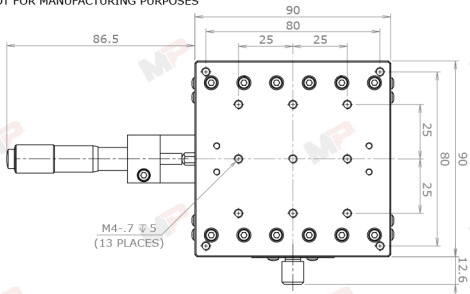

FOR INFORMATION ONLY  
NOT FOR MANUFACTURING PURPOSES

Linear Translation Stage

Axes of Travel	X
Material	Aluminum Alloy
Platform	90 mm x 90 mm
Travel	±12.5 mm
Max. Load	9.5 kg
Resolution	0.01 mm
Accuracy	0.02 mm

DRAWING  
PROJECTION

	NAME	DATE
DRAWN	JS	6/27/2012
APPROVAL	GW	6/27/2012

COPYRIGHT © 2012 BY MPOSITIONING CO., LTD.

MODEL NO.: T90X-25C

A4

UNLESS OTHERWISE SPECIFIED DIMENSIONS ARE IN MILLIMETERS

REVISION: 00