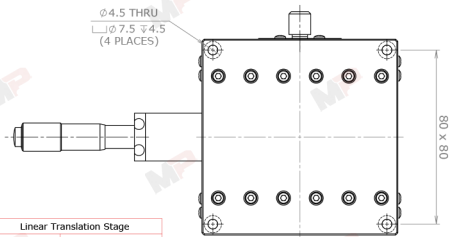

FOR INFORMATION ONLY  
NOT FOR MANUFACTURING PURPOSES

Linear Translation Stage

Axes of Travel	X
Material	Aluminum Alloy
Platform	90 mm x 90 mm
Travel	±12.5 mm
Max. Load	9.5 kg
Resolution	0.01 mm
Accuracy	0.02 mm

DRAWING  
PROJECTION

	NAME	DATE
DRAWN	JS	6/27/2012
APPROVAL	GW	6/27/2012

COPYRIGHT © 2012 BY MPOSITIONING CO., LTD.

MODEL NO.: T90X-25C

A4

UNLESS OTHERWISE SPECIFIED DIMENSIONS ARE IN MILLIMETERS

REVISION: 00