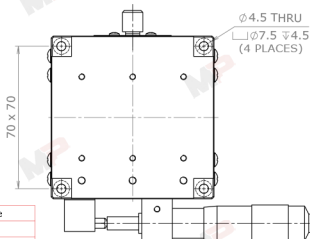

FOR INFORMATION ONLY  
NOT FOR MANUFACTURING PURPOSES

Linear Translation Stage

Axes of Travel	X
Material	Aluminum Alloy
Platform	80 mm x 80 mm
Travel	$\pm$ 12.5 mm
Max. Load	10 kg
Resolution	0.01 mm
Accuracy	0.02 mm

DRAWING  
PROJECTION

	NAME	DATE
DRAWN	JS	6/27/2012
APPROVAL	GW	6/27/2012

COPYRIGHT © 2012 BY MPOSITIONING CO., LTD.

MODEL NO.: T80X-25R

A4

UNLESS OTHERWISE SPECIFIED DIMENSIONS ARE IN MILLIMETERS

REVISION: 00