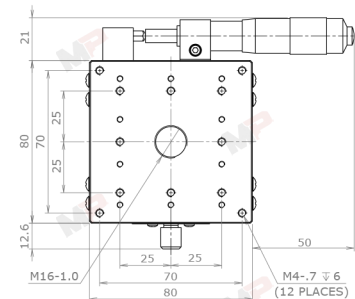

FOR INFORMATION ONLY  
NOT FOR MANUFACTURING PURPOSES

Linear Translation Stage

Axes of Travel	X
Material	Aluminum Alloy
Platform	80 mm x 80 mm
Travel	$\pm$ 12.5 mm
Max. Load	10 kg
Resolution	0.01 mm
Accuracy	0.02 mm

DRAWING  
PROJECTION

	NAME	DATE
DRAWN	JS	6/27/2012
APPROVAL	GW	6/27/2012

COPYRIGHT © 2012 BY MPOSITIONING CO., LTD.

MODEL NO.: T80X-25R

A4

UNLESS OTHERWISE SPECIFIED DIMENSIONS ARE IN MILLIMETERS

REVISION: 00