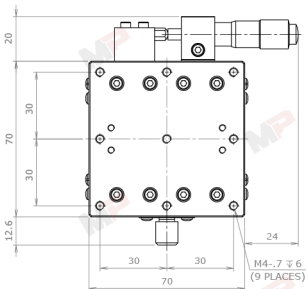

FOR INFORMATION ONLY
NOT FOR MANUFACTURING PURPOSES

Linear Translation Stage

Axes of Travel	X
Material	Aluminum Alloy
Platform	70 mm x 70 mm
Travel	13 mm
Max. Load	6.6 kg
Resolution	0.01 mm
Accuracy	0.01 mm

DRAWING
PROJECTION

	NAME	DATE
DRAWN	JS	6/27/2012
APPROVAL	GW	6/27/2012

COPYRIGHT © 2012 BY MPOSITIONING CO., LTD.

MODEL NO.: T70X-13R

A4

UNLESS OTHERWISE SPECIFIED DIMENSIONS ARE IN MILLIMETERS

REVISION: 00